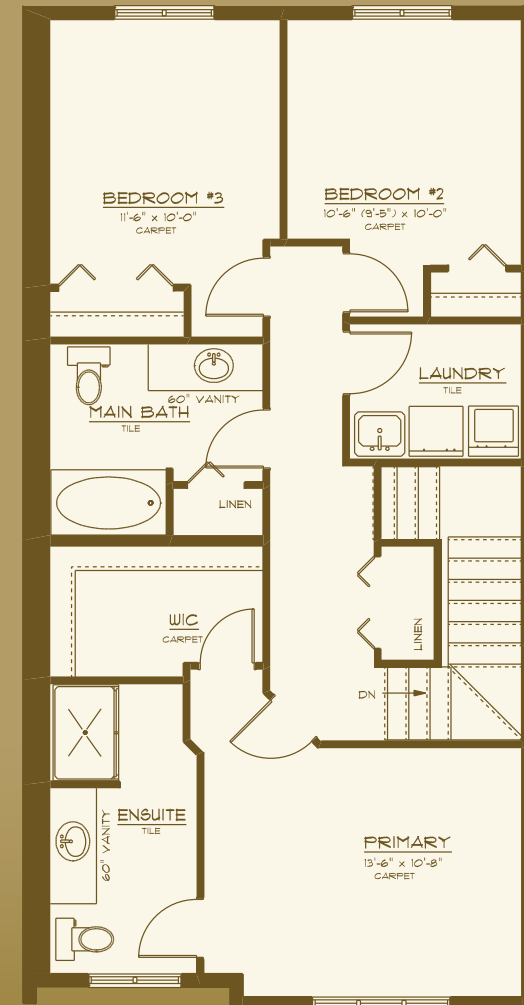

Jacobs Trail Estates

Townhome Model C

Square Footage: 1,653

Bedrooms: 3

Bathrooms: 2.5

Storeys: 2

3 Bedroom, 2 storey, master with ensuite and walk-in closet, 2 1/2 baths, second floor laundry, single car garage.

Model C - 4 Block

Model C Phase 2 Lots

Division of Werner Bromberg Ltd.

www.bromberghomes.com

Jacobs Trail
Estates

Townhome Model C

Square Footage: 1,653

Bedrooms: 3

Bathrooms: 2.5

Stores: 2

Model C
Main Floor
722 Sq. Ft.

Model C
Upper Floor
931 Sq. Ft.

www.bromberghomes.com