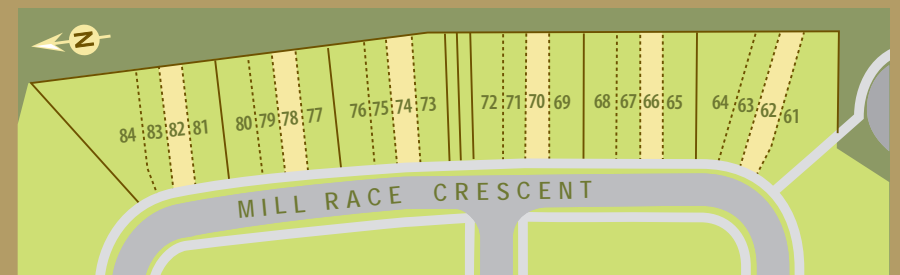

Jacobs Trail Estates

Townhome Model C

Square Footage: 1,653

Bedrooms: 3

Bathrooms: 2.5

Storeys: 2

3 Bedroom, 2 storey, master with ensuite and walk-in closet, 2 1/2 baths, second floor laundry, single car garage.

Model C - 4 Block

Model C Phase 2 Lots

Division of Werner Bromberg Ltd.

www.bromberghomes.com

Jacobs Trail
Estates

Townhome Model C

Square Footage: 1,653

Bedrooms: 3

Bathrooms: 2.5

Stores: 2

Model C
Main Floor
722 Sq. Ft.

Model C
Upper Floor
931 Sq. Ft.

www.bromberghomes.com