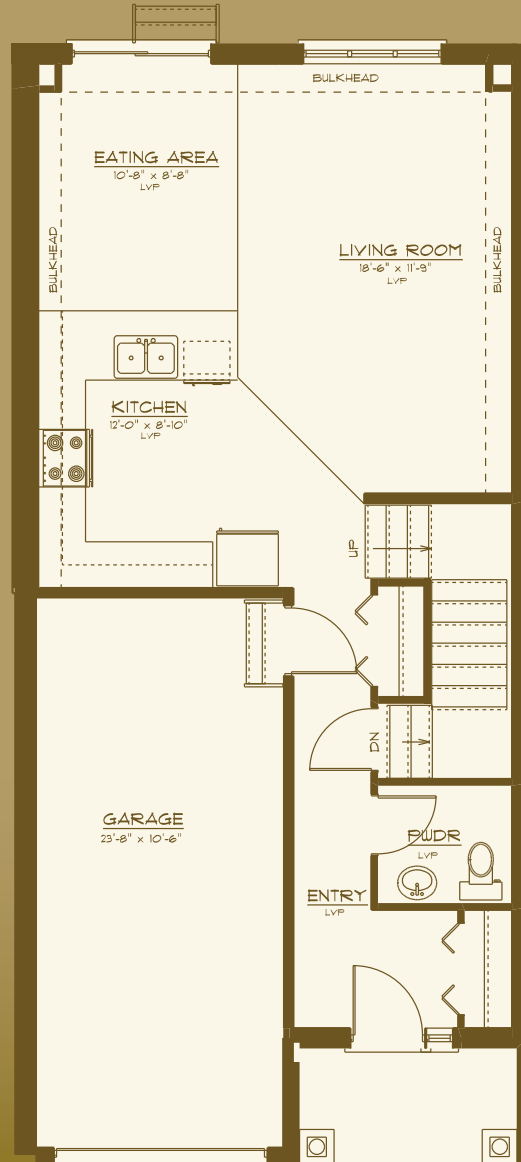

Jacobs Trail Estates

Townhome Model C

Square Footage: 1,653

Bedrooms: 3

Bathrooms: 2.5

Storeys: 2

3 Bedroom, 2 storey, master with ensuite and walk-in closet, 2 1/2 baths, second floor laundry, single car garage.

Model C - 4 Block

Model C Phase 2 Lots

Division of Werner Bromberg Ltd.

www.bromberghomes.com

Jacobs Trail
Estates

Townhome Model C

Square Footage: 1,653

Bedrooms: 3

Bathrooms: 2.5

Stores: 2

Model C
Main Floor
722 Sq. Ft.

Model C
Upper Floor
931 Sq. Ft.

www.bromberghomes.com